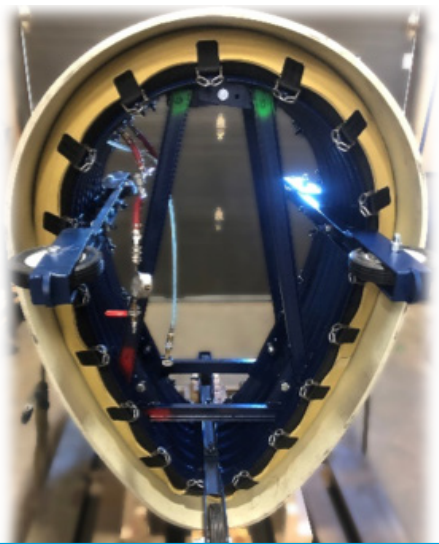

CUSTOM MADE CONFIGURATIONS AVAILABLE

Some projects require specialized equipment. At Logiball we encourage you to contact us with your applications.

Square mainline packer for Box Culverts

Test & Seal Packers for egg shaped pipes (FRP & RCP pipes)

Dumbbell plug

Packer for pipe 96" pipe with cunette

Bullet head plug with steam by-pass

Special 6-10 Logiball with 4" flow-thru